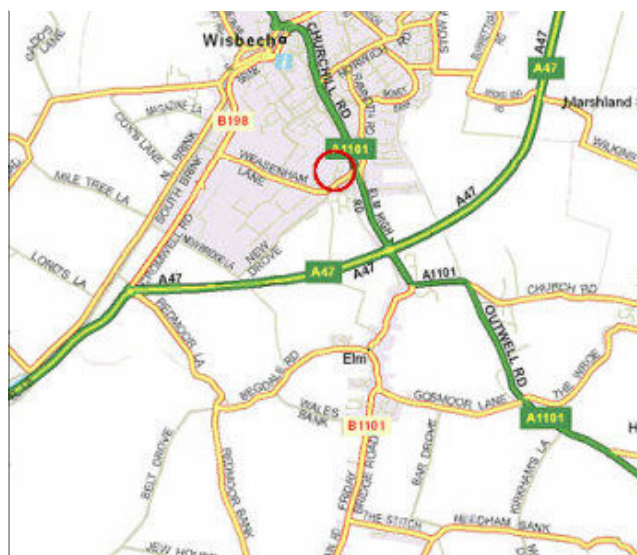

King's Lynn

ADDRESS

Pulse 8 Sports Centre,
The College of West Anglia, Tennyson Ave, Kings
Lynn,
Norfolk, PE30 2QW

Mondays: arrive 8pm for
Juniors, 8:15 pm - 9:15 pm
Family and seniors, 8:15 - 9:45

Wisbech

ADDRESS

The Queens School,
Weasenham Lane, Wisbech,
Cams, PE13 2SE

Fridays: arrive 6:45 for
Juniors, 7:00 - 8:00
Family and seniors, 7:00 - 9:00

Please visit our website
www.jujitsutraining.co.uk
or call Sensei John Murdoch
on 07916 288308
for further information